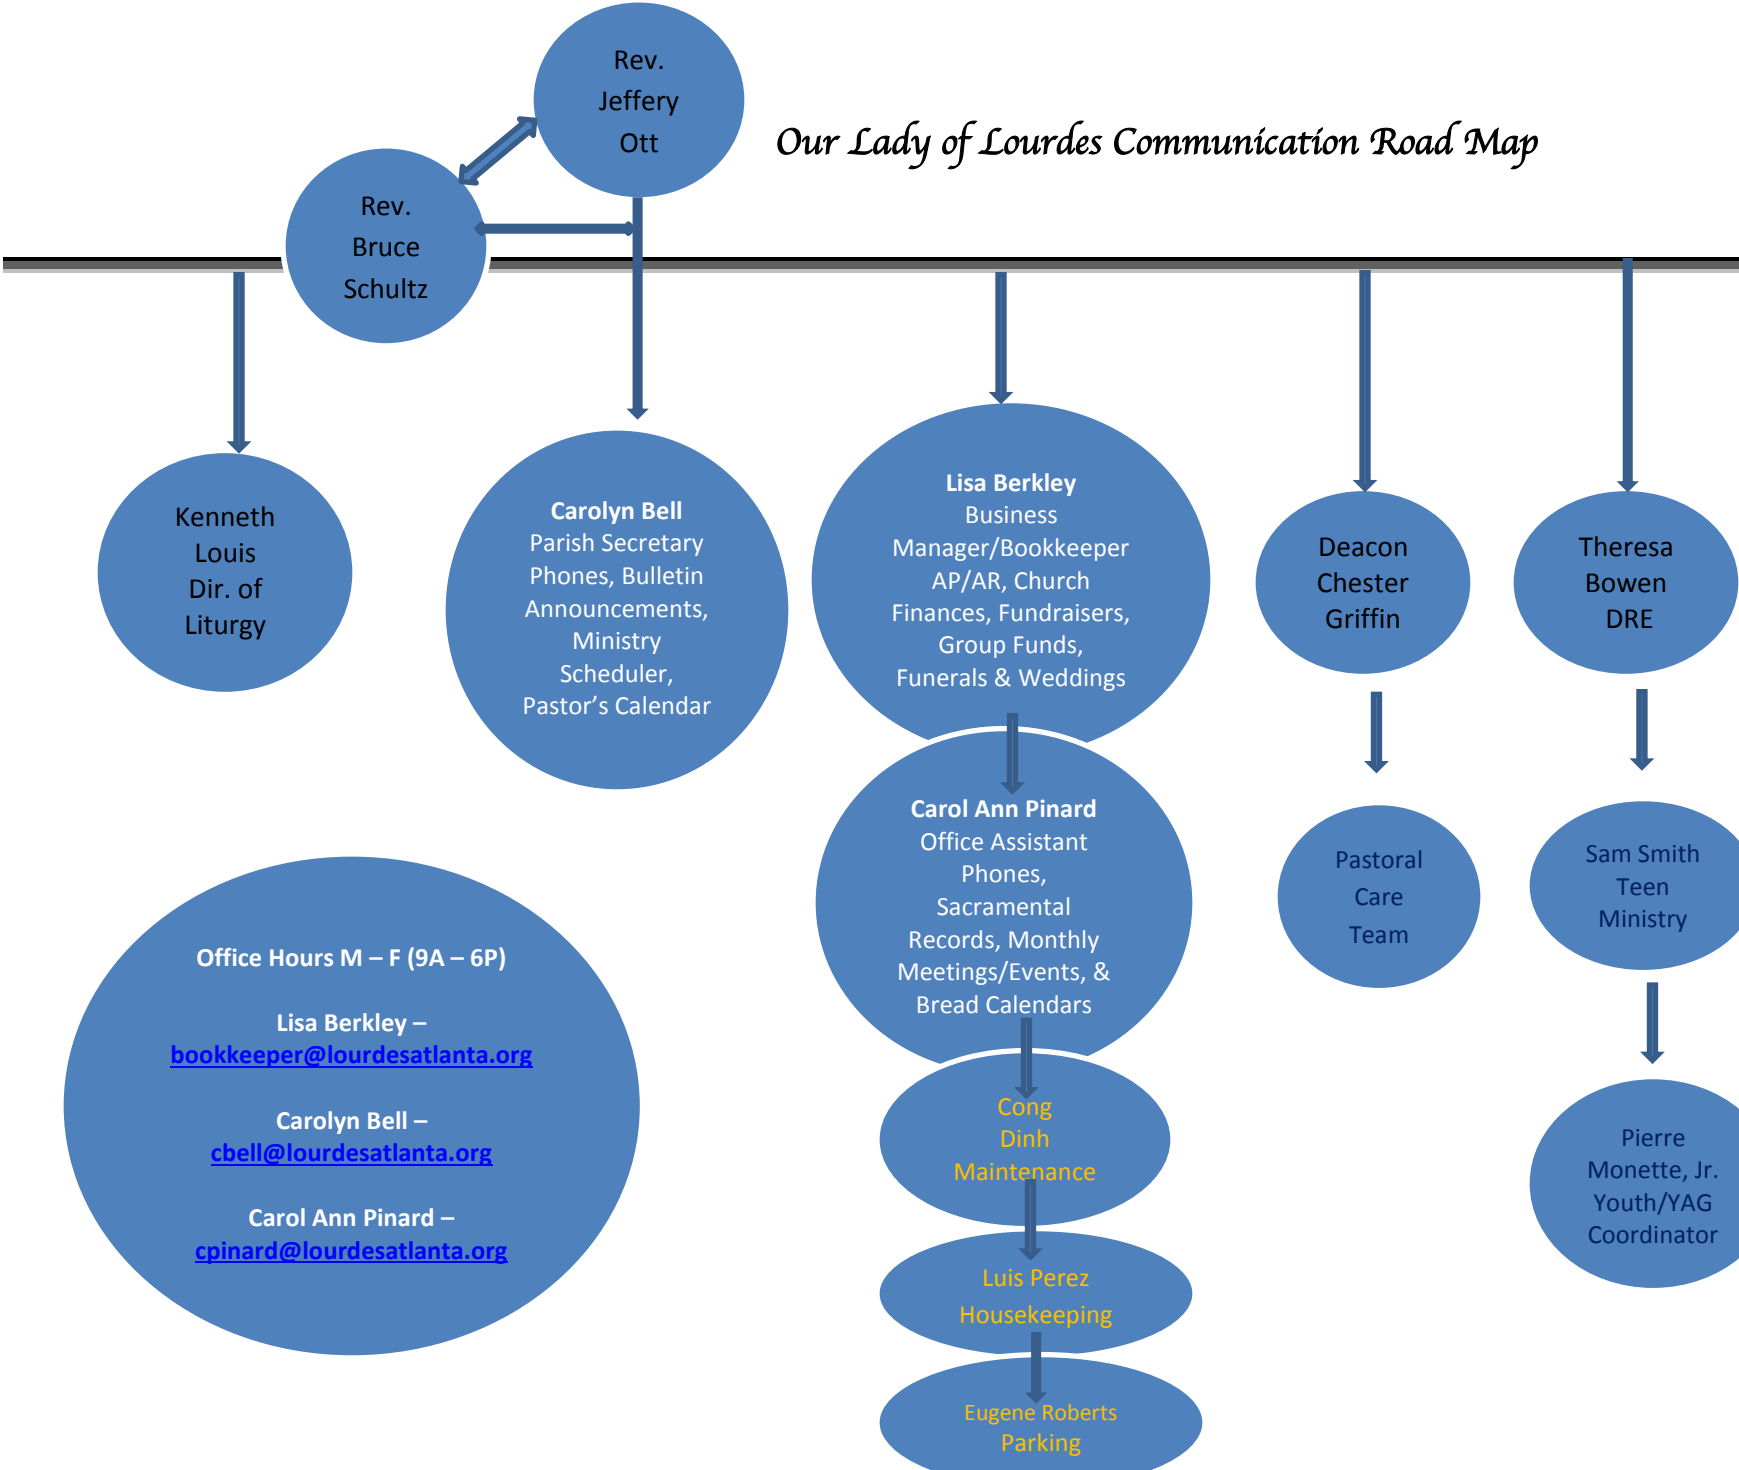

# Our Lady of Lourdes Communication Road Map

Office Hours M – F (9A – 6P)

Lisa Berkley –  
[bookkeeper@lourdesatlanta.org](mailto:bookkeeper@lourdesatlanta.org)

Carolyn Bell –  
[cbell@lourdesatlanta.org](mailto:cbell@lourdesatlanta.org)